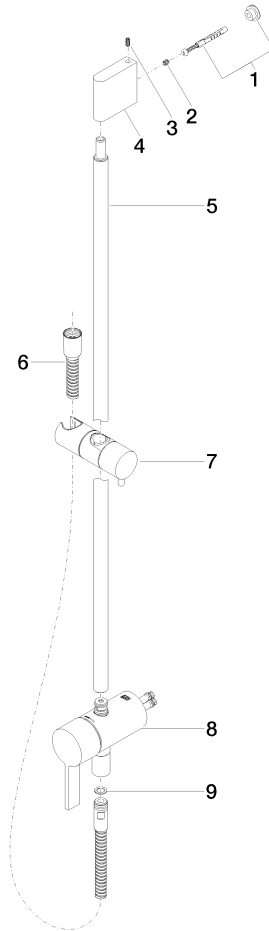

Concealed single-lever mixer with integrated shower connection with shower set without hand shower - Platinum

IMO

36 111 970

- metal shower hose 1750mm with integrated anti-twist protection
- slide bar
- Pipe diameter 18 mm

Required miscellaneous

	Concealed wall mounting - •max. recess depth 105 mm •min. recess depth 80 mm	35 050 970 90
--	---	---------------

Required miscellaneous

	Hand shower - Platinum	28 012 979-08
--	-------------------------------	---------------

Concealed single-lever mixer with integrated shower connection with shower set without hand shower - Platinum

IMO

36 111 970

mm [Inches]

Certificates

Belgaqua_21-025- WRAS_2011027. LGA_29928.
27_1.

36 111 970

Spare parts list

No.	Item Number	Name	Quantity used	Delivery time
1	05 17 20 726 02 90	fixing set	1	2
2	09 31 11 049 90	pin	2	2
3	04 31 11 113 00 90	pin	2	2
4	08 17 97 054-08	holder	1	40
5	90 28 22 782 00-08	pipe	1	40
6	28 322 970-08	Metal shower hose 1/2" x 3/8" x 1750 mm - Platinum	1	40
7	12 580 970-08	Slide unit - Platinum	1	40
8	90 19 97 002 00-08	connection	1	40
9	90 14 20 026 00 90	seal	1	2