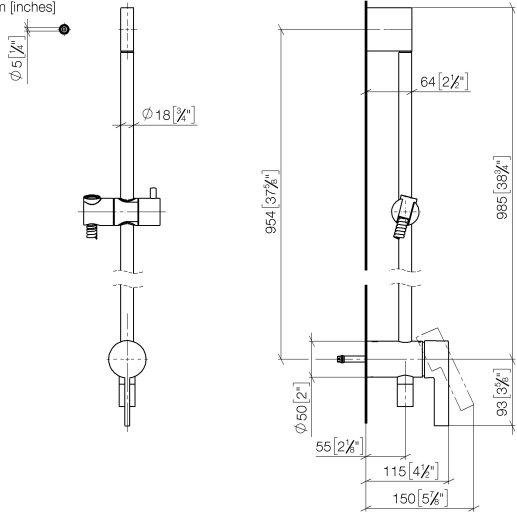

Concealed single-lever mixer with integrated shower connection with shower set without hand shower - Platinum

IMO

36 111 970

- metal shower hose 1750mm with integrated anti-twist protection
- slide bar
- Pipe diameter 18 mm

Concealed single-lever mixer with integrated shower connection with shower set without hand shower - Platinum

IMO

36 111 970

mm [Inches]

Certificates

Belgaqua_21-025- WRAS_2011027. LGA_29928.
27_1.

36 111 970

Spare parts list

No.	Item Number	Name	Quantity used	Delivery time
1	05 17 20 726 02 90	fixing set	1	2
2	09 31 11 049 90	pin	2	2
3	04 31 11 113 00 90	pin	2	2
4	08 17 97 054-08	holder	1	40
5	90 28 22 782 00-08	pipe	1	40
6	28 322 970-08	Metal shower hose 1/2" x 3/8" x 1750 mm - Platinum	1	40
7	12 580 970-08	Slide unit - Platinum	1	40
8	90 19 97 002 00-08	connection	1	40
9	90 14 20 026 00 90	seal	1	2